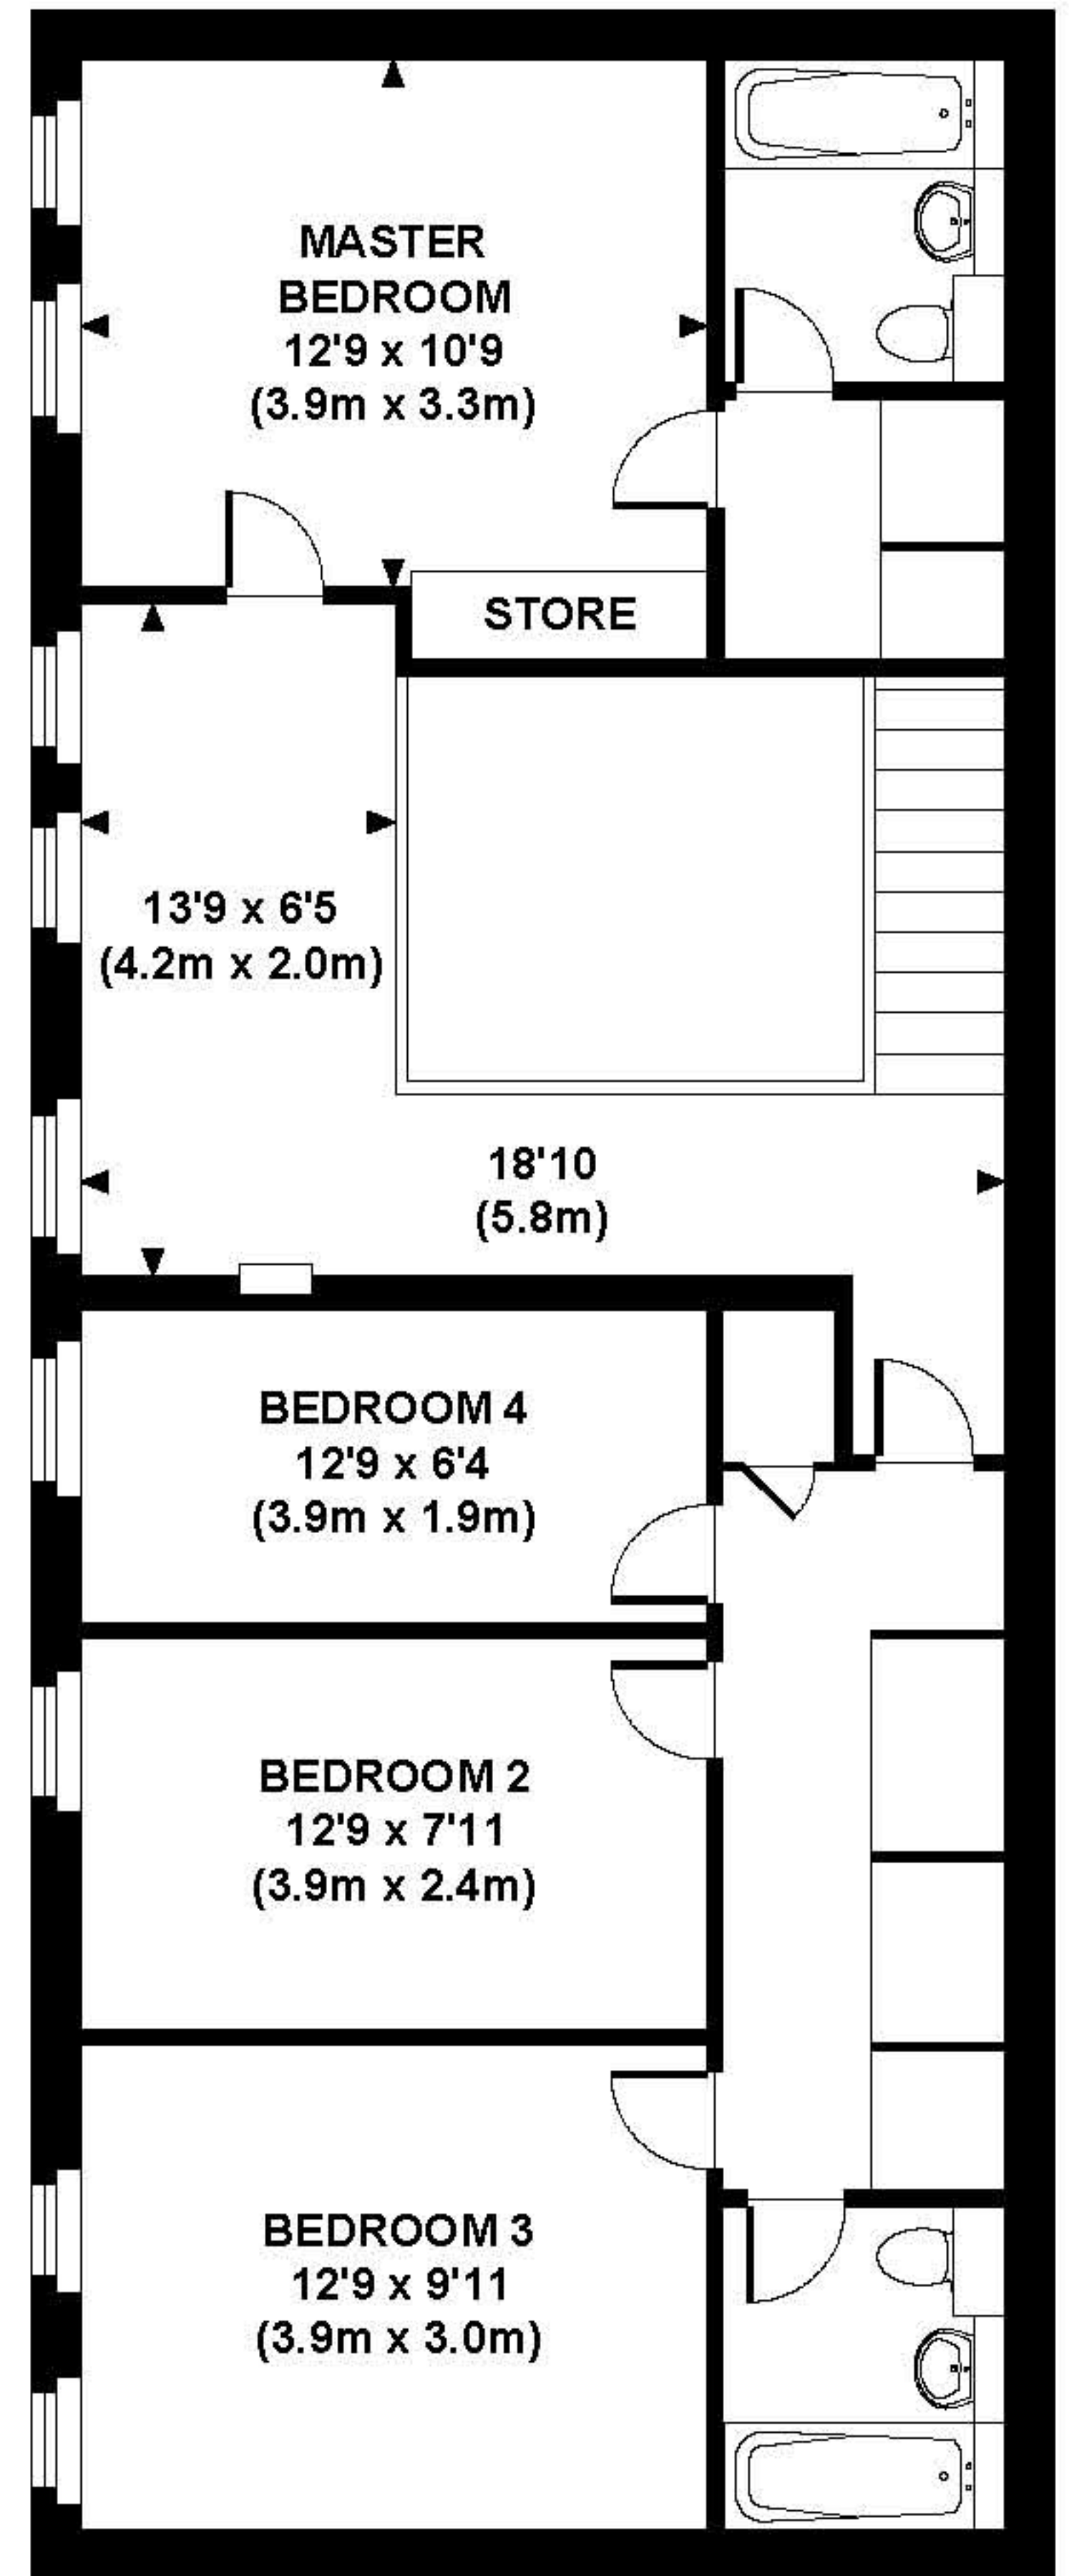

CLOYSTERS GREEN, LONDON

Approx. gross internal area
1870 Sq.Ft. / 174 Sq.M.

GROUND FLOOR

FIRST FLOOR

Illustration for identification purposes only. Not to scale.
* As defined by RICS - Code of measuring practice.