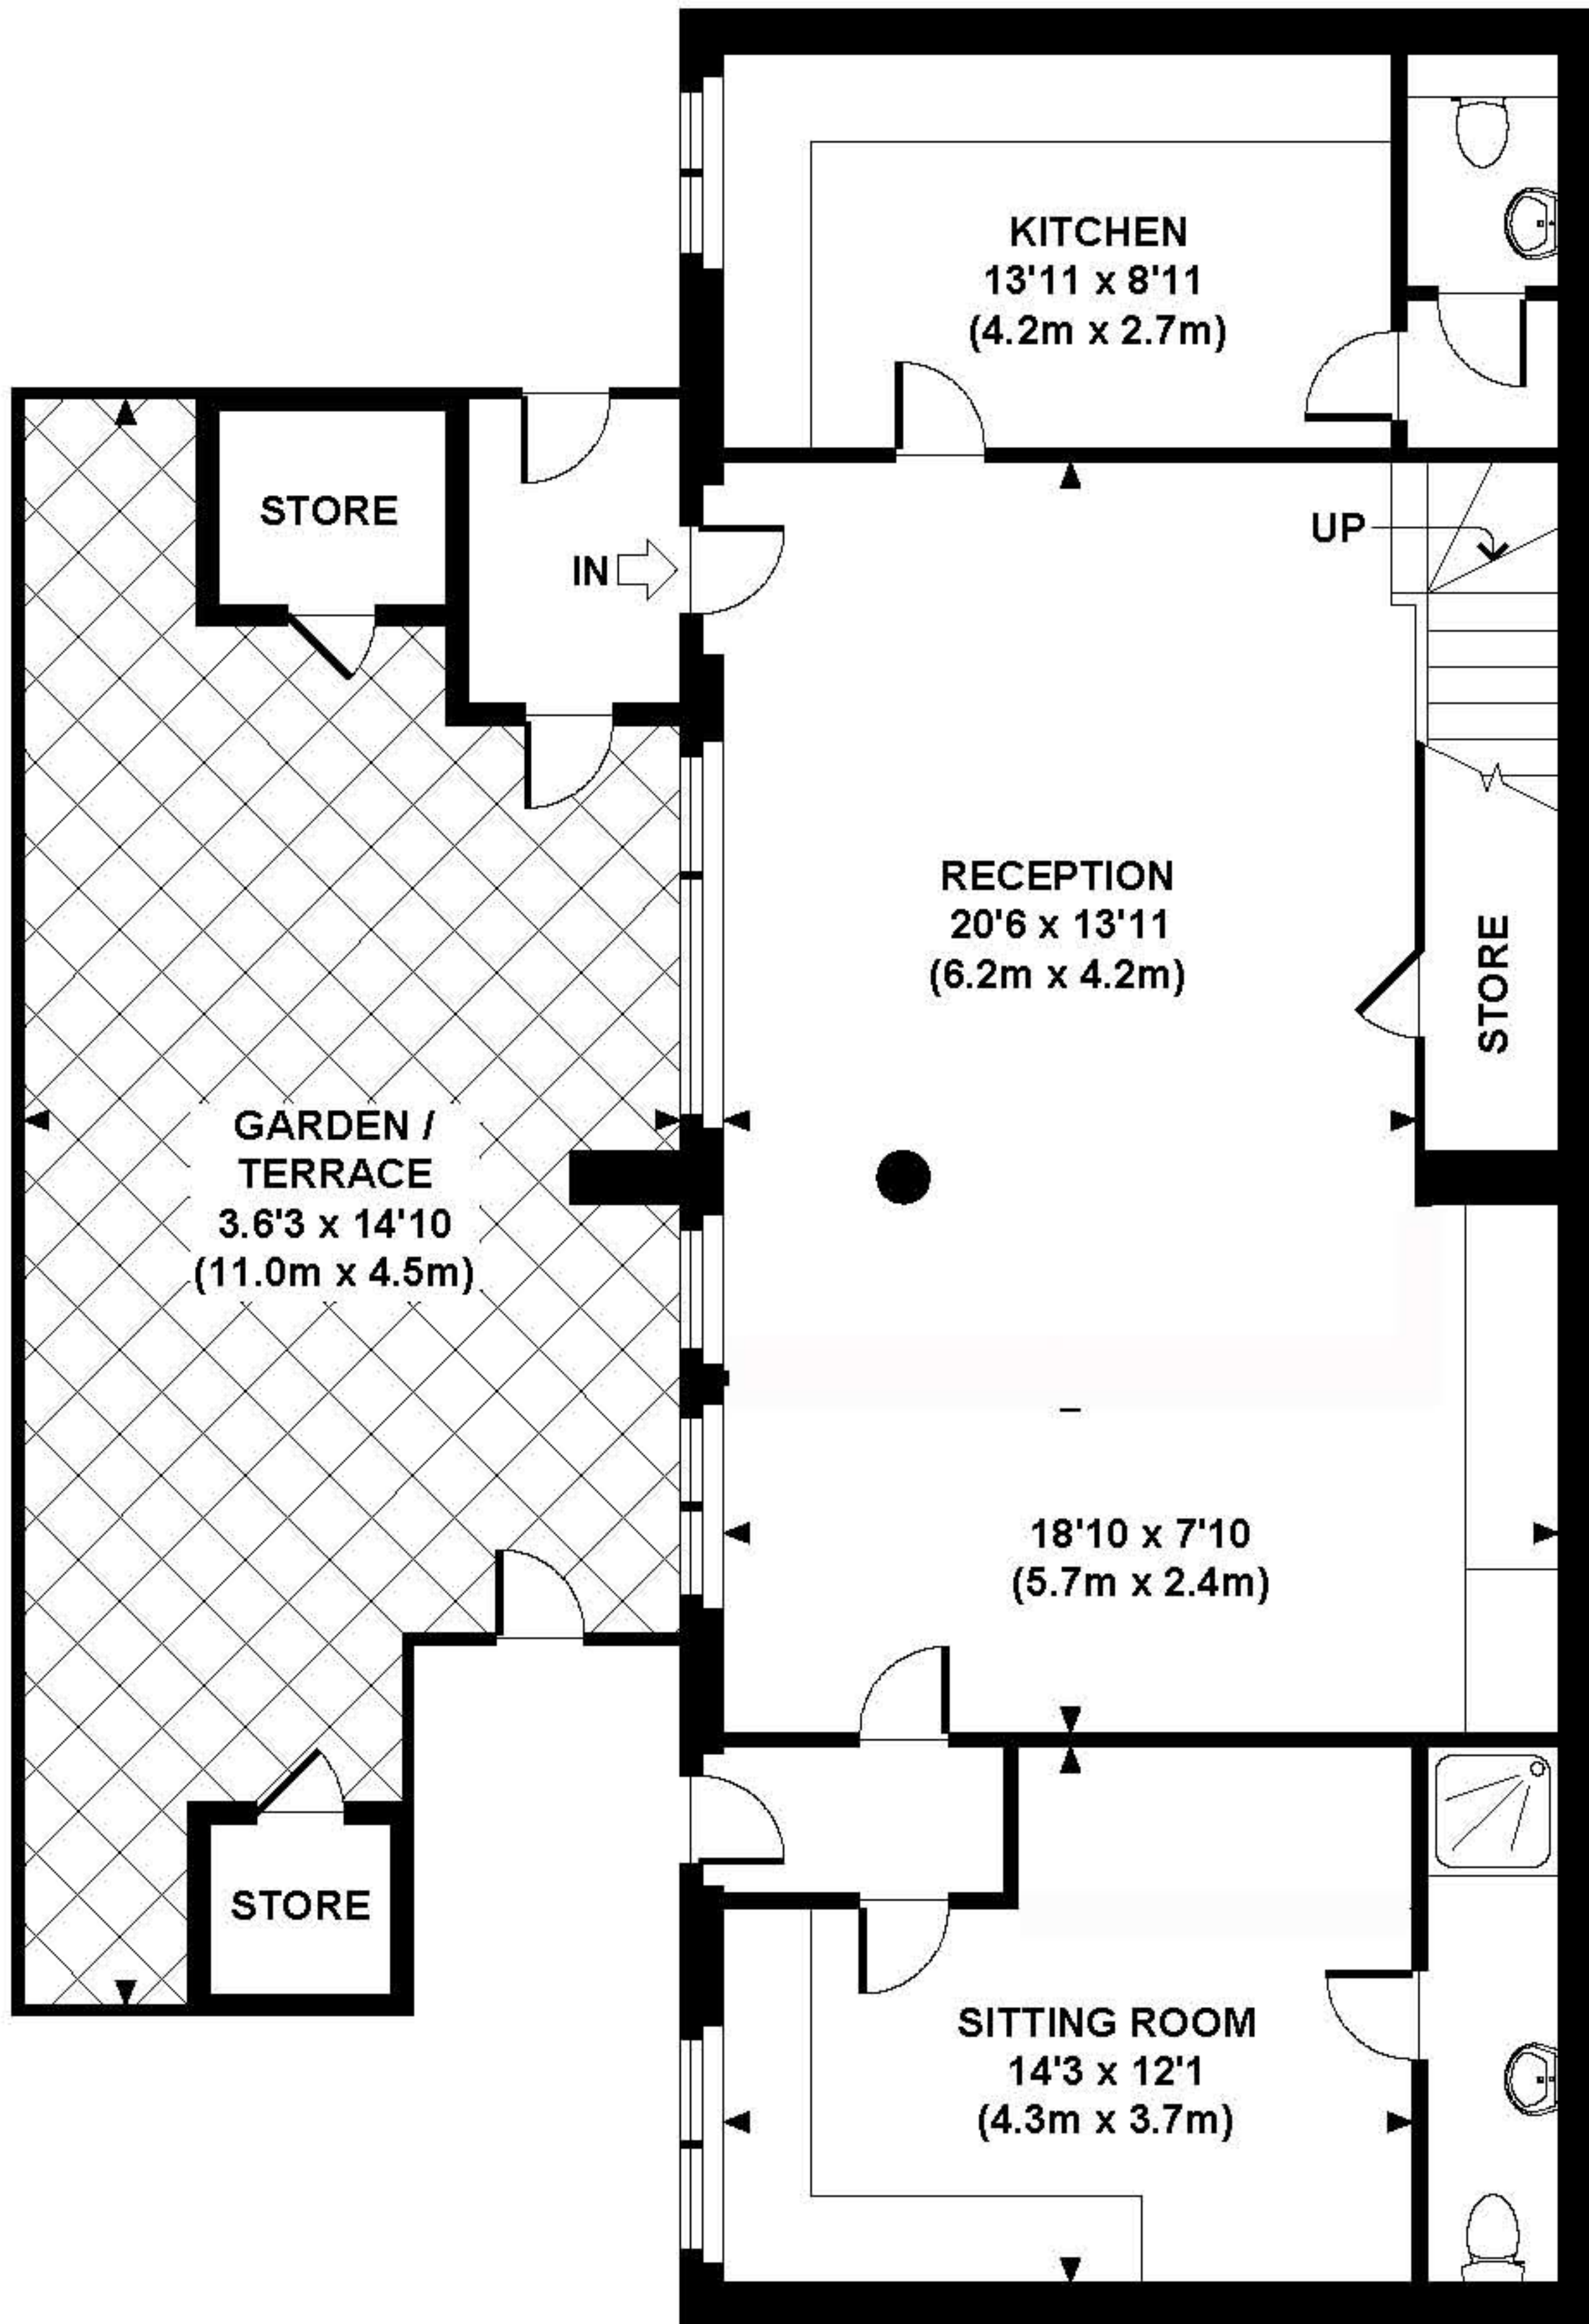

CLOYSTERS GREEN, LONDON

Approx. gross internal area
1870 Sq.Ft. / 174 Sq.M.

GROUND FLOOR

FIRST FLOOR

Illustration for identification purposes only. Not to scale.
* As defined by RICS - Code of measuring practice.