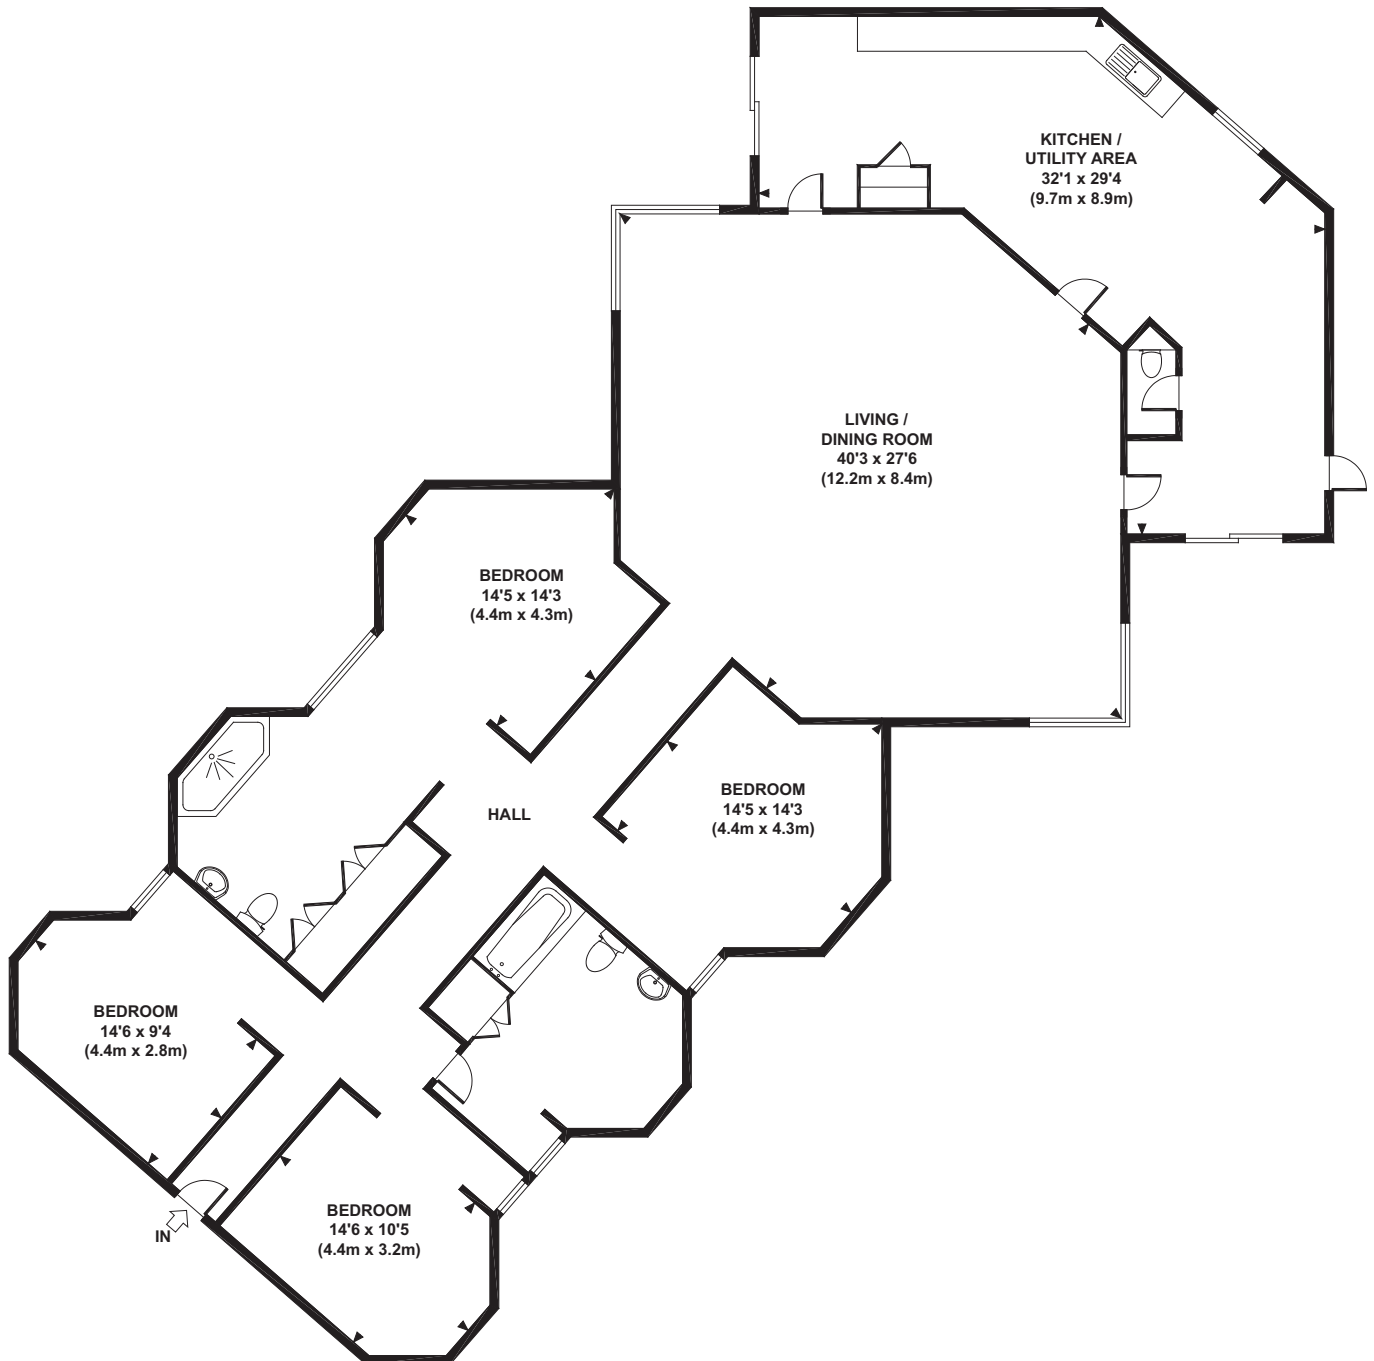

CRAWLEY DOWN

Approx. gross internal area
2548 Sq.Ft. / 237 Sq.M.

Illustration for identification purposes only. Not to scale.
* As defined by RICS - Code of measuring practice.