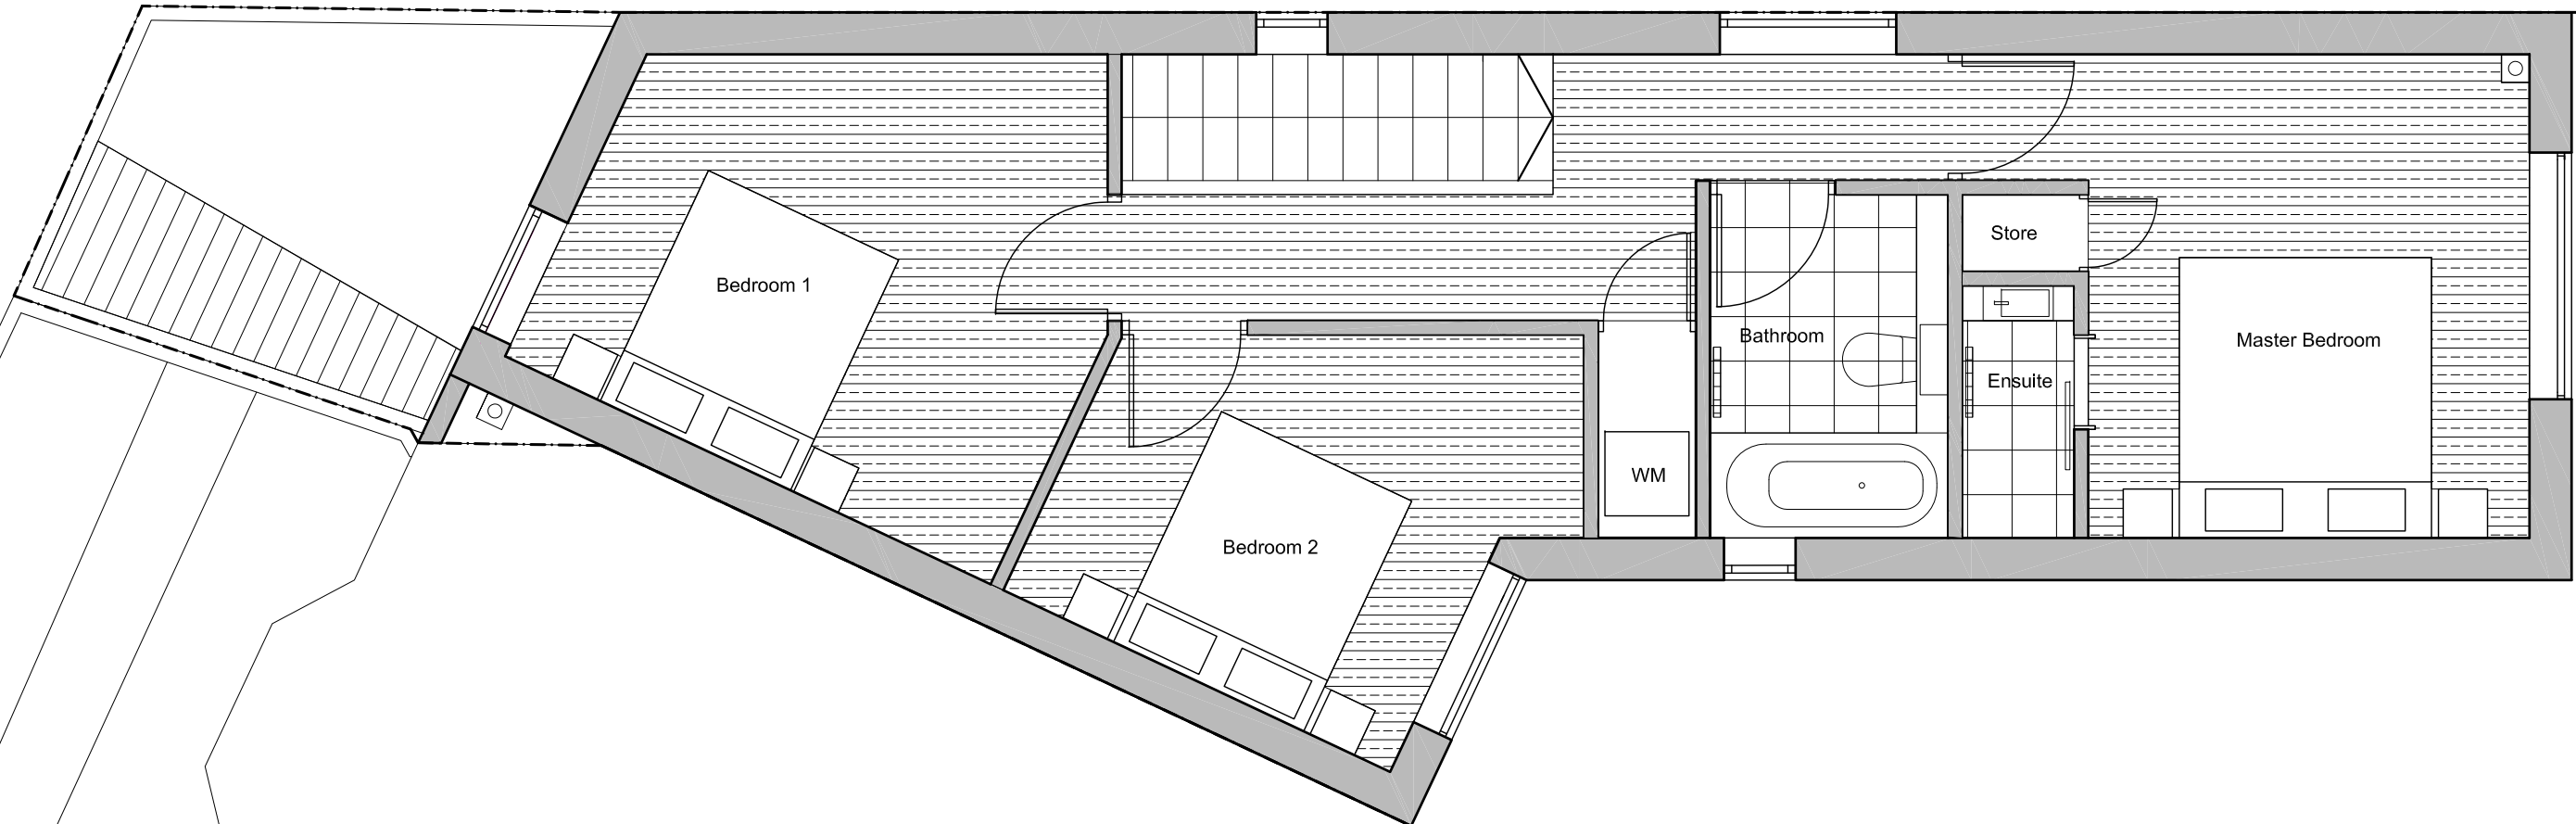

drawing name  
**Ground Floor Plan**

dwg no.  
**0160**  
 revision  
 scale  
**1:50 @ A3**

project no.  
**ED - 0811**  
 date  
**22.07.08**  
 drawn by  
**AP**

Do not scale from drawings. Dimensions govern.  
All dimensions are in millimetres unless otherwise noted.  
All dimensions shall be verified on site before work commences.  
Edgley Design shall be notified in writing of any discrepancies. © Edgley Design

drawing name  
**First Floor Plan**

dwg no.  
**0161**  
revision  
scale  
**1:50 @ A3**

project no.  
**ED - 0811**  
date  
**22.07.08**  
drawn by  
**AP**