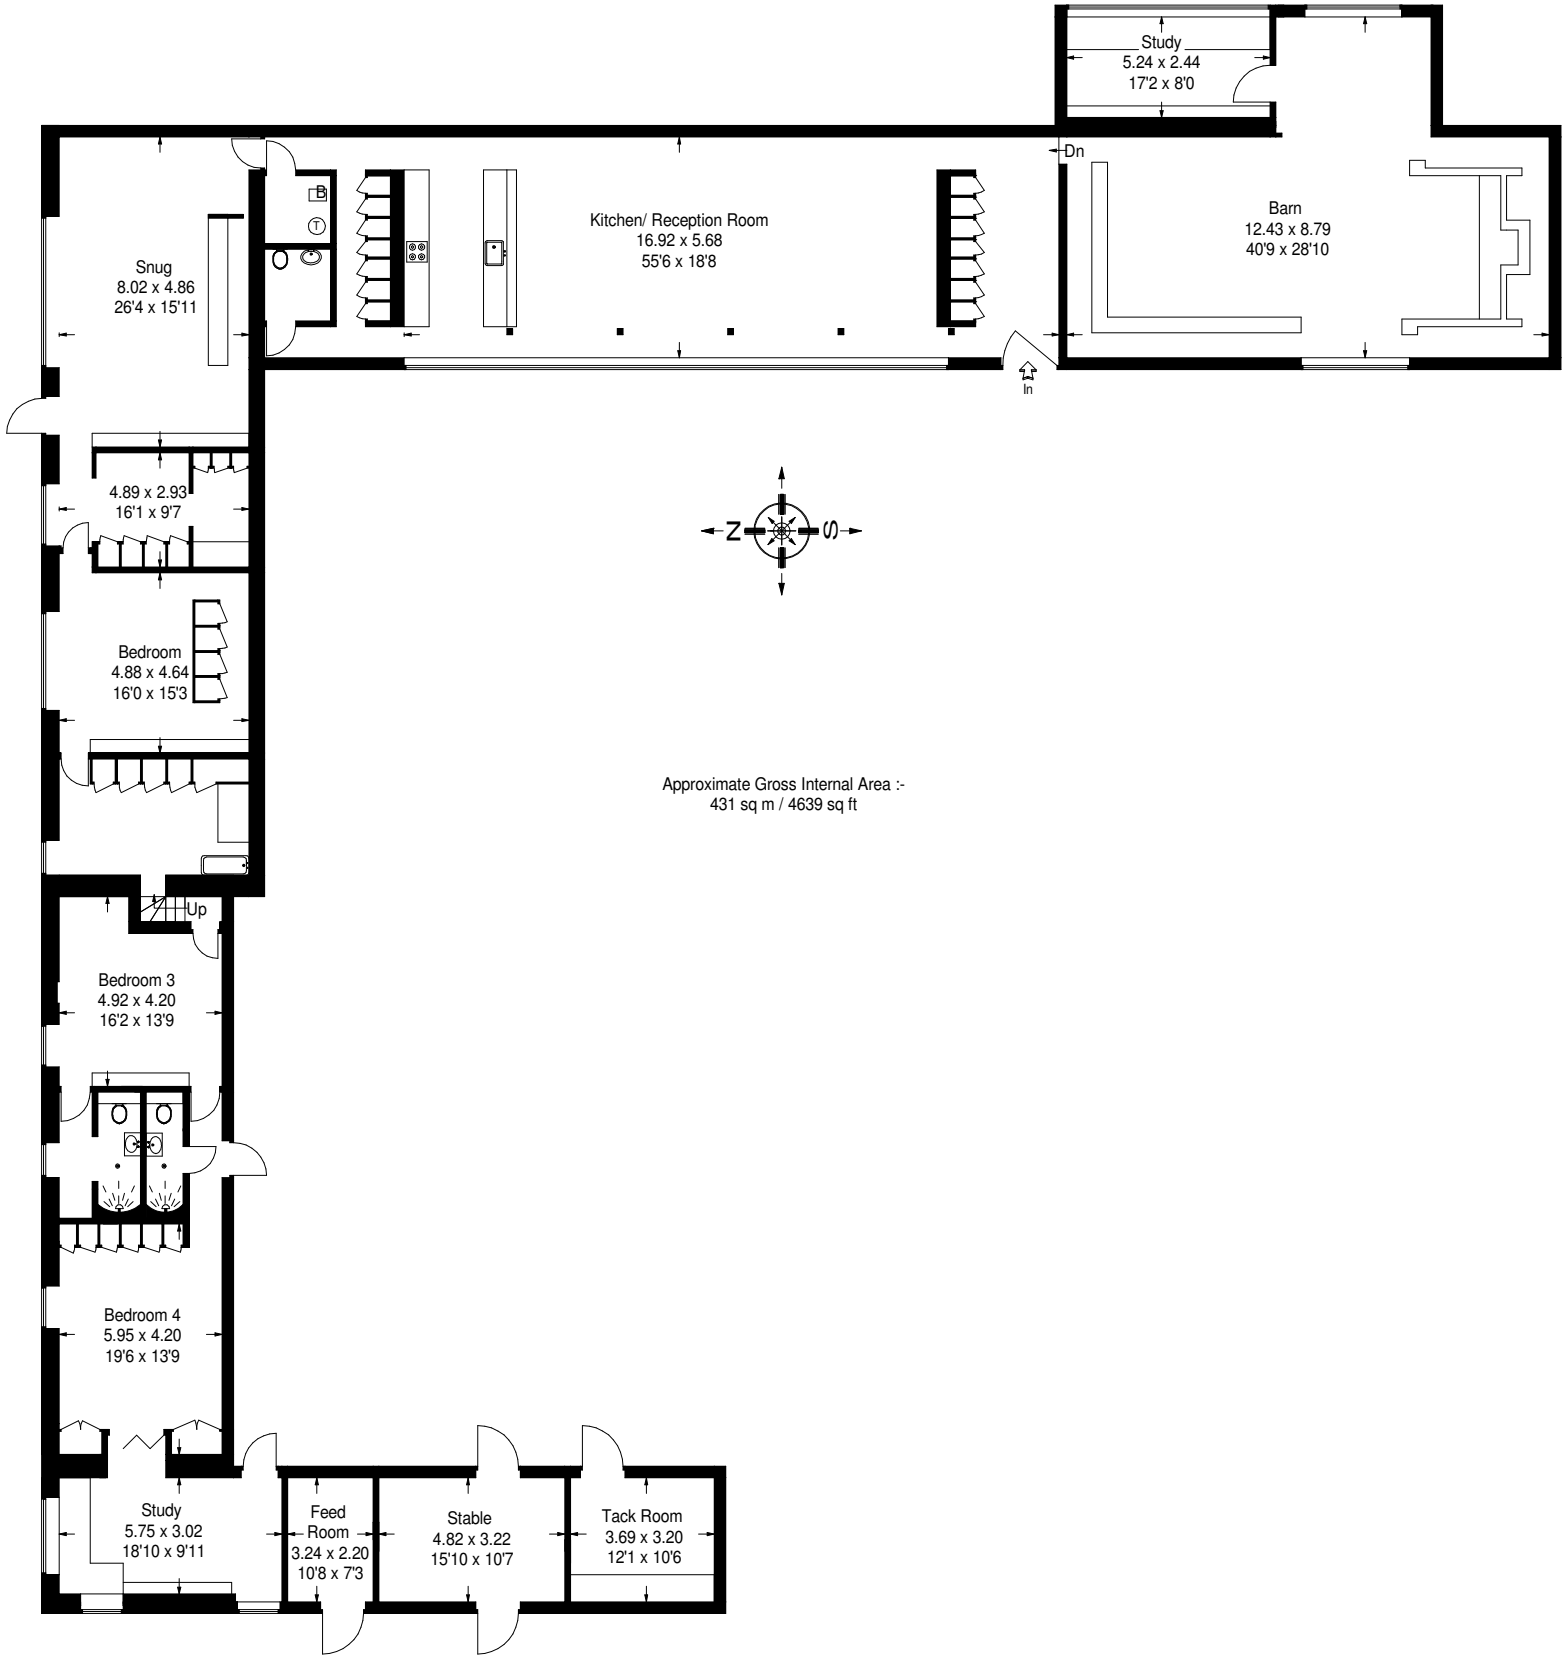

Tilty, Tilty Hill Farm, Tilty, Essex, CM6 2EE

FLOORPLANZ © 2009 01483755510 Ref 54846

This illustration is for identification purposes only. Measured & drawn in accordance with RICS guidelines. Not drawn to scale, unless stated. Dimensions shown are to the nearest 7.5 cm / 3" and are through cupboard / wardrobes to wall surfaces where possible or where indicated by arrow heads. Whilst every care is taken in the preparation of this plan, please check all dimensions shapes & compass bearings before making any decisions reliant upon them.