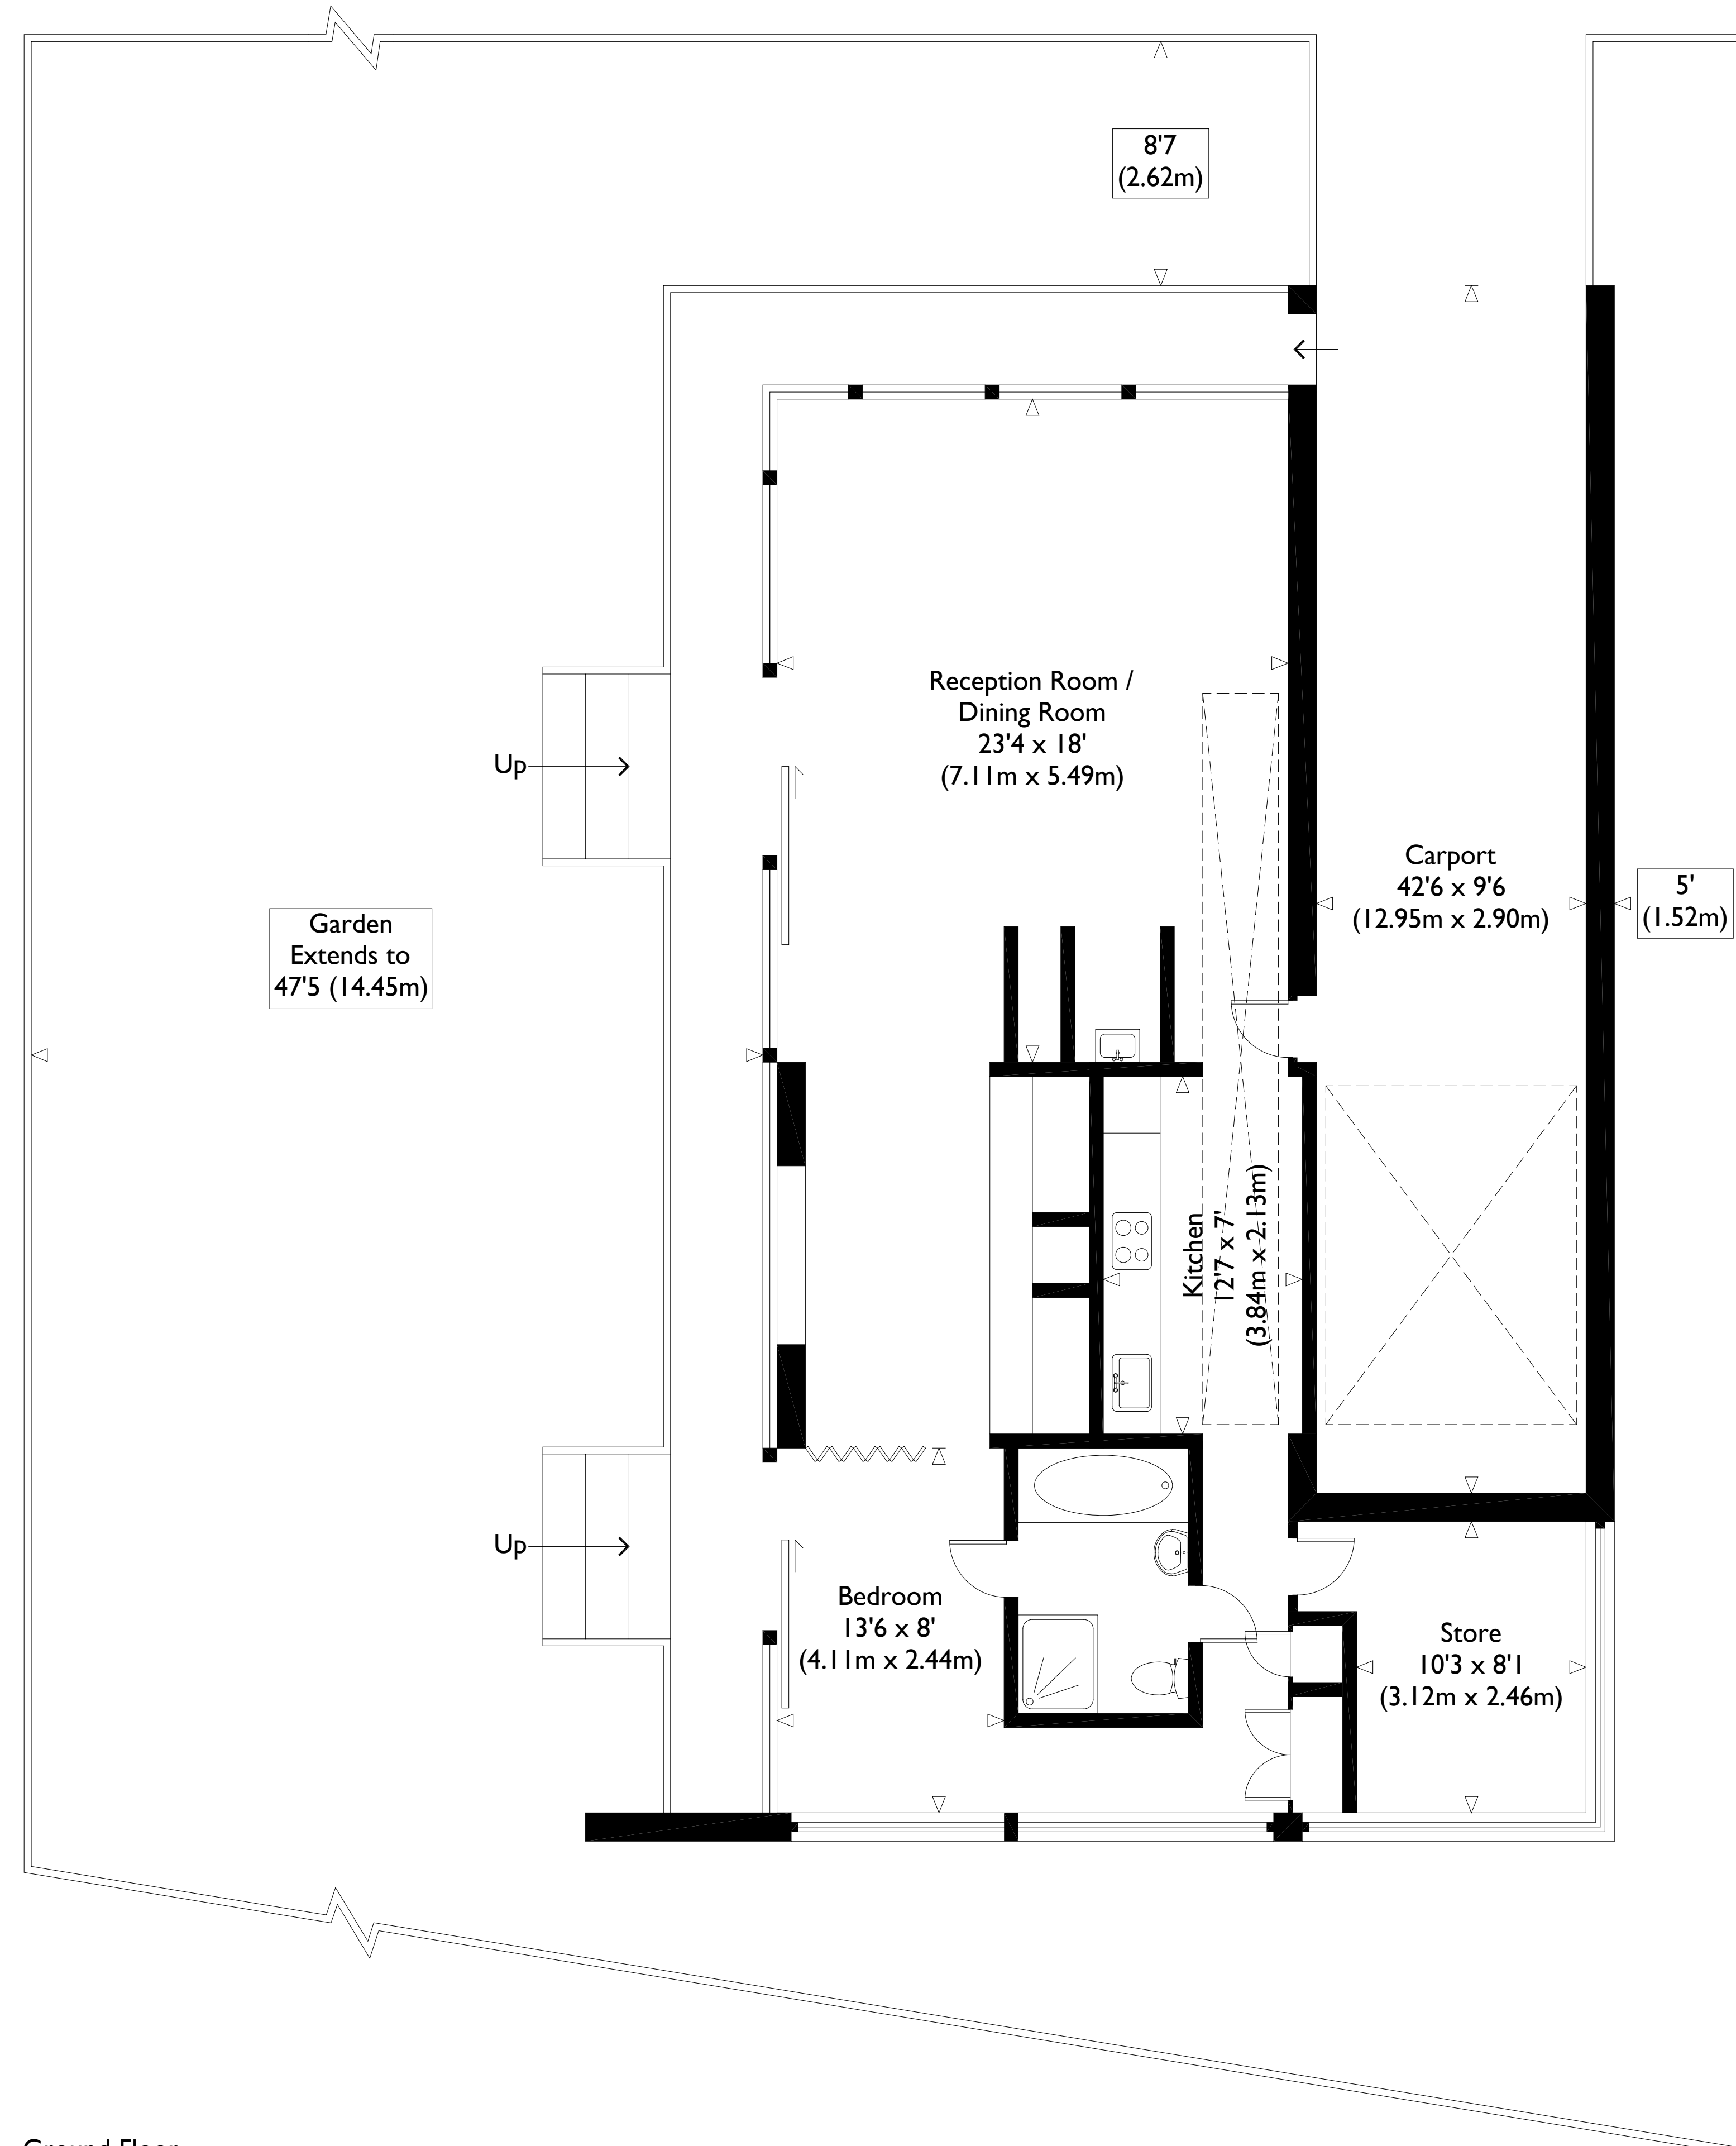

Kingdom Avenue, Prickwillow, Nr Ely, Cambridgeshire, CB7

Approximate Gross Internal Floor Area : 1009 sq ft / 93.7 sq m

Ground Floor

Illustration for identification purposes only, measurements are approximate, not to scale.